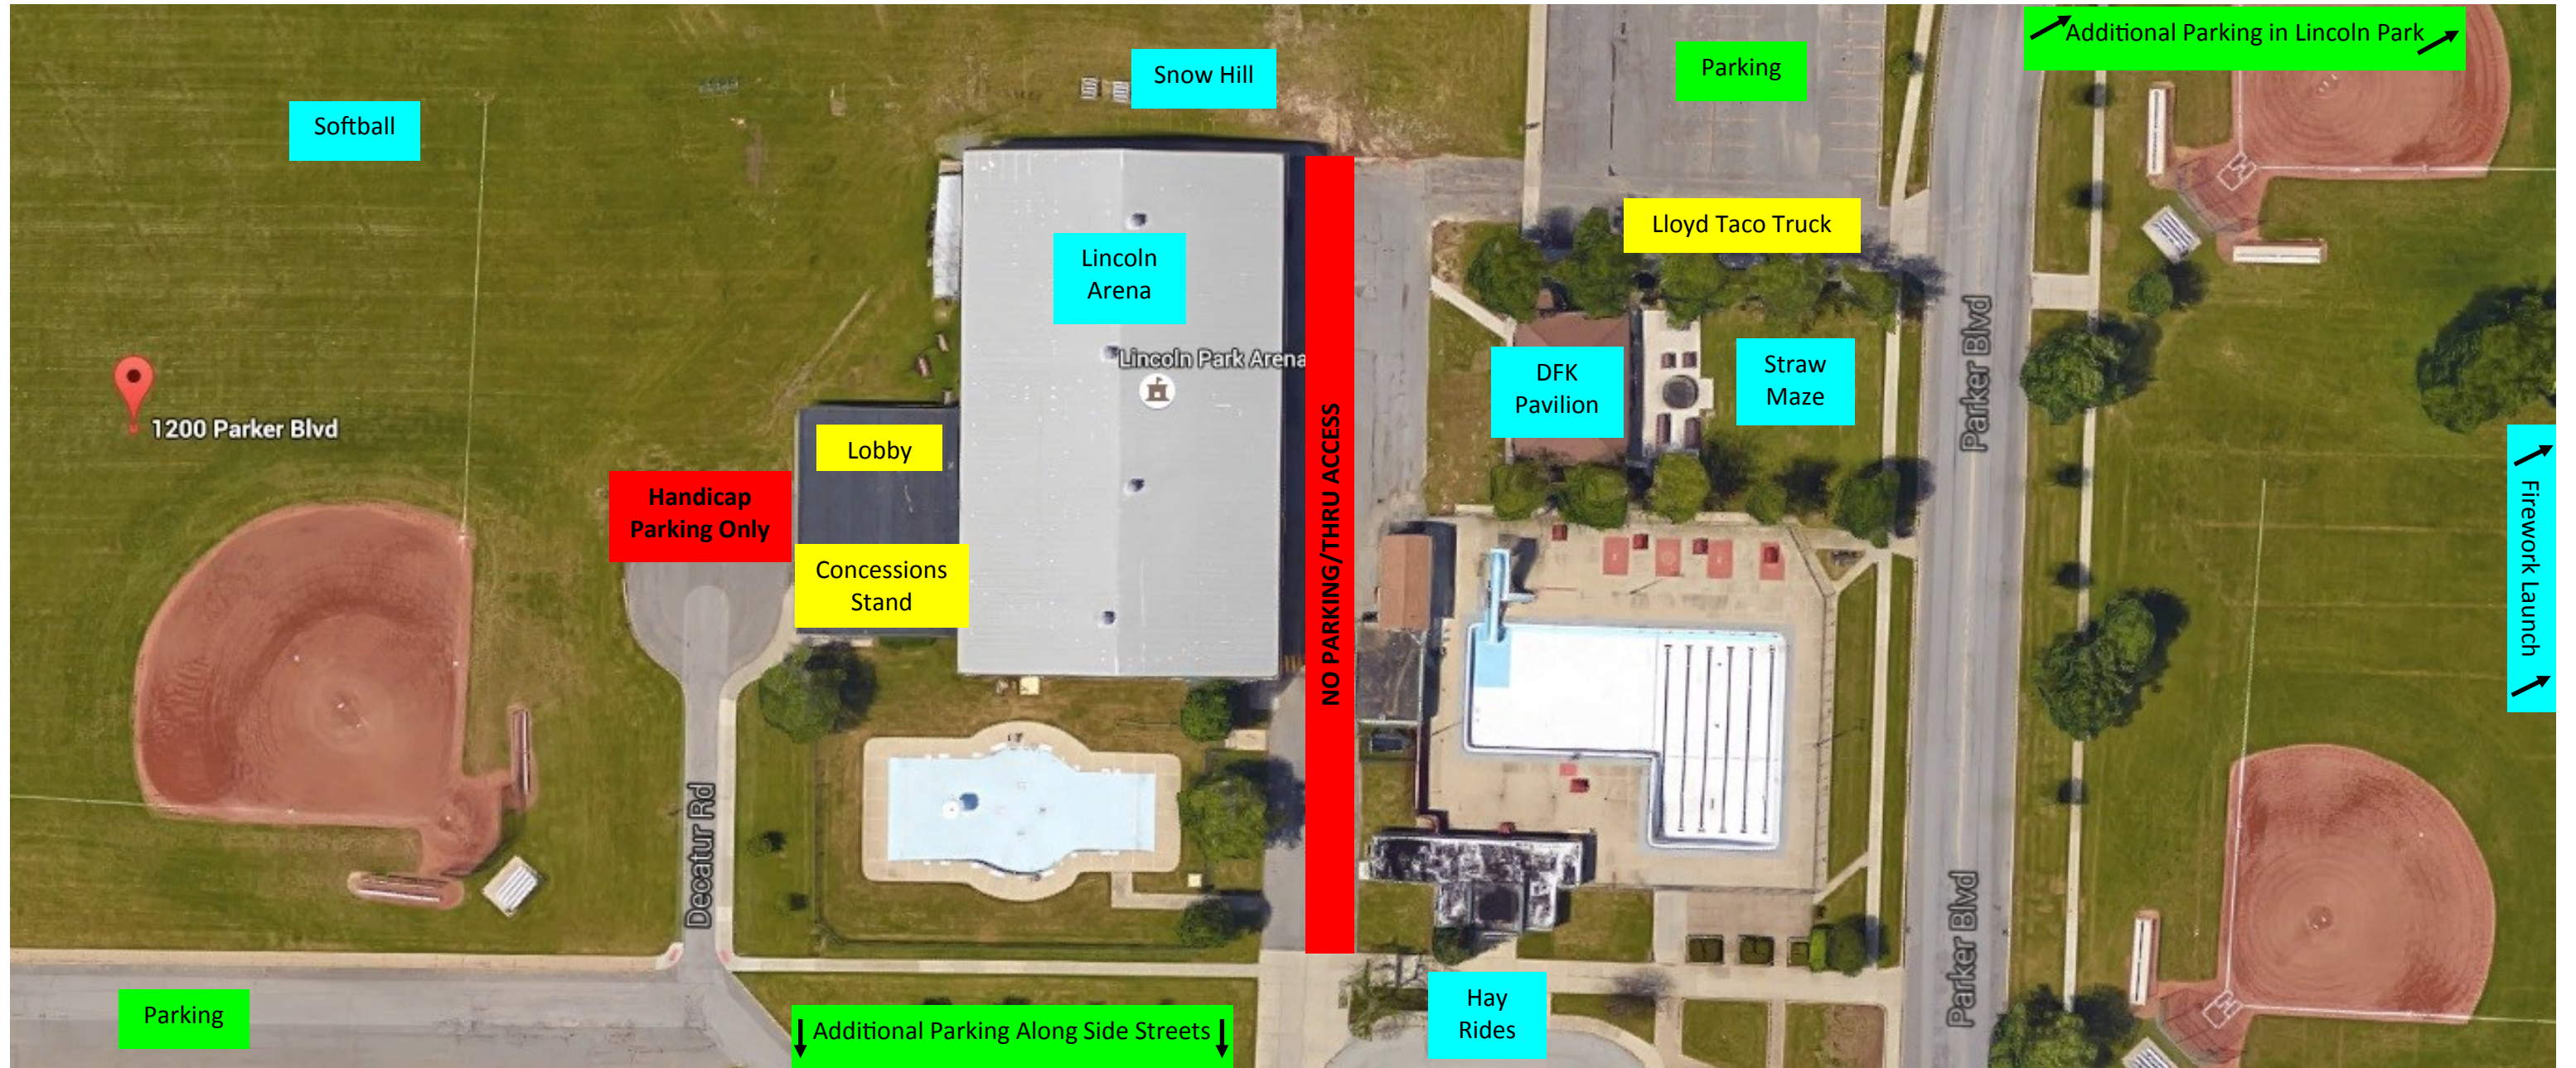

# winterfest 2019

1200 Parker Blvd

Snow Hill

Softball

Lincoln Arena

Lincoln Park Arena

Lobby

Handicap Parking Only

Concessions Stand

Parking

Lloyd Taco Truck

DFK Pavilion

Straw Maze

Additional Parking in Lincoln Park

Firework Launch

NO PARKING/THRU ACCESS

Additional Parking Along Side Streets

Hay Rides

Parking

Decatur Road

Parker Blvd