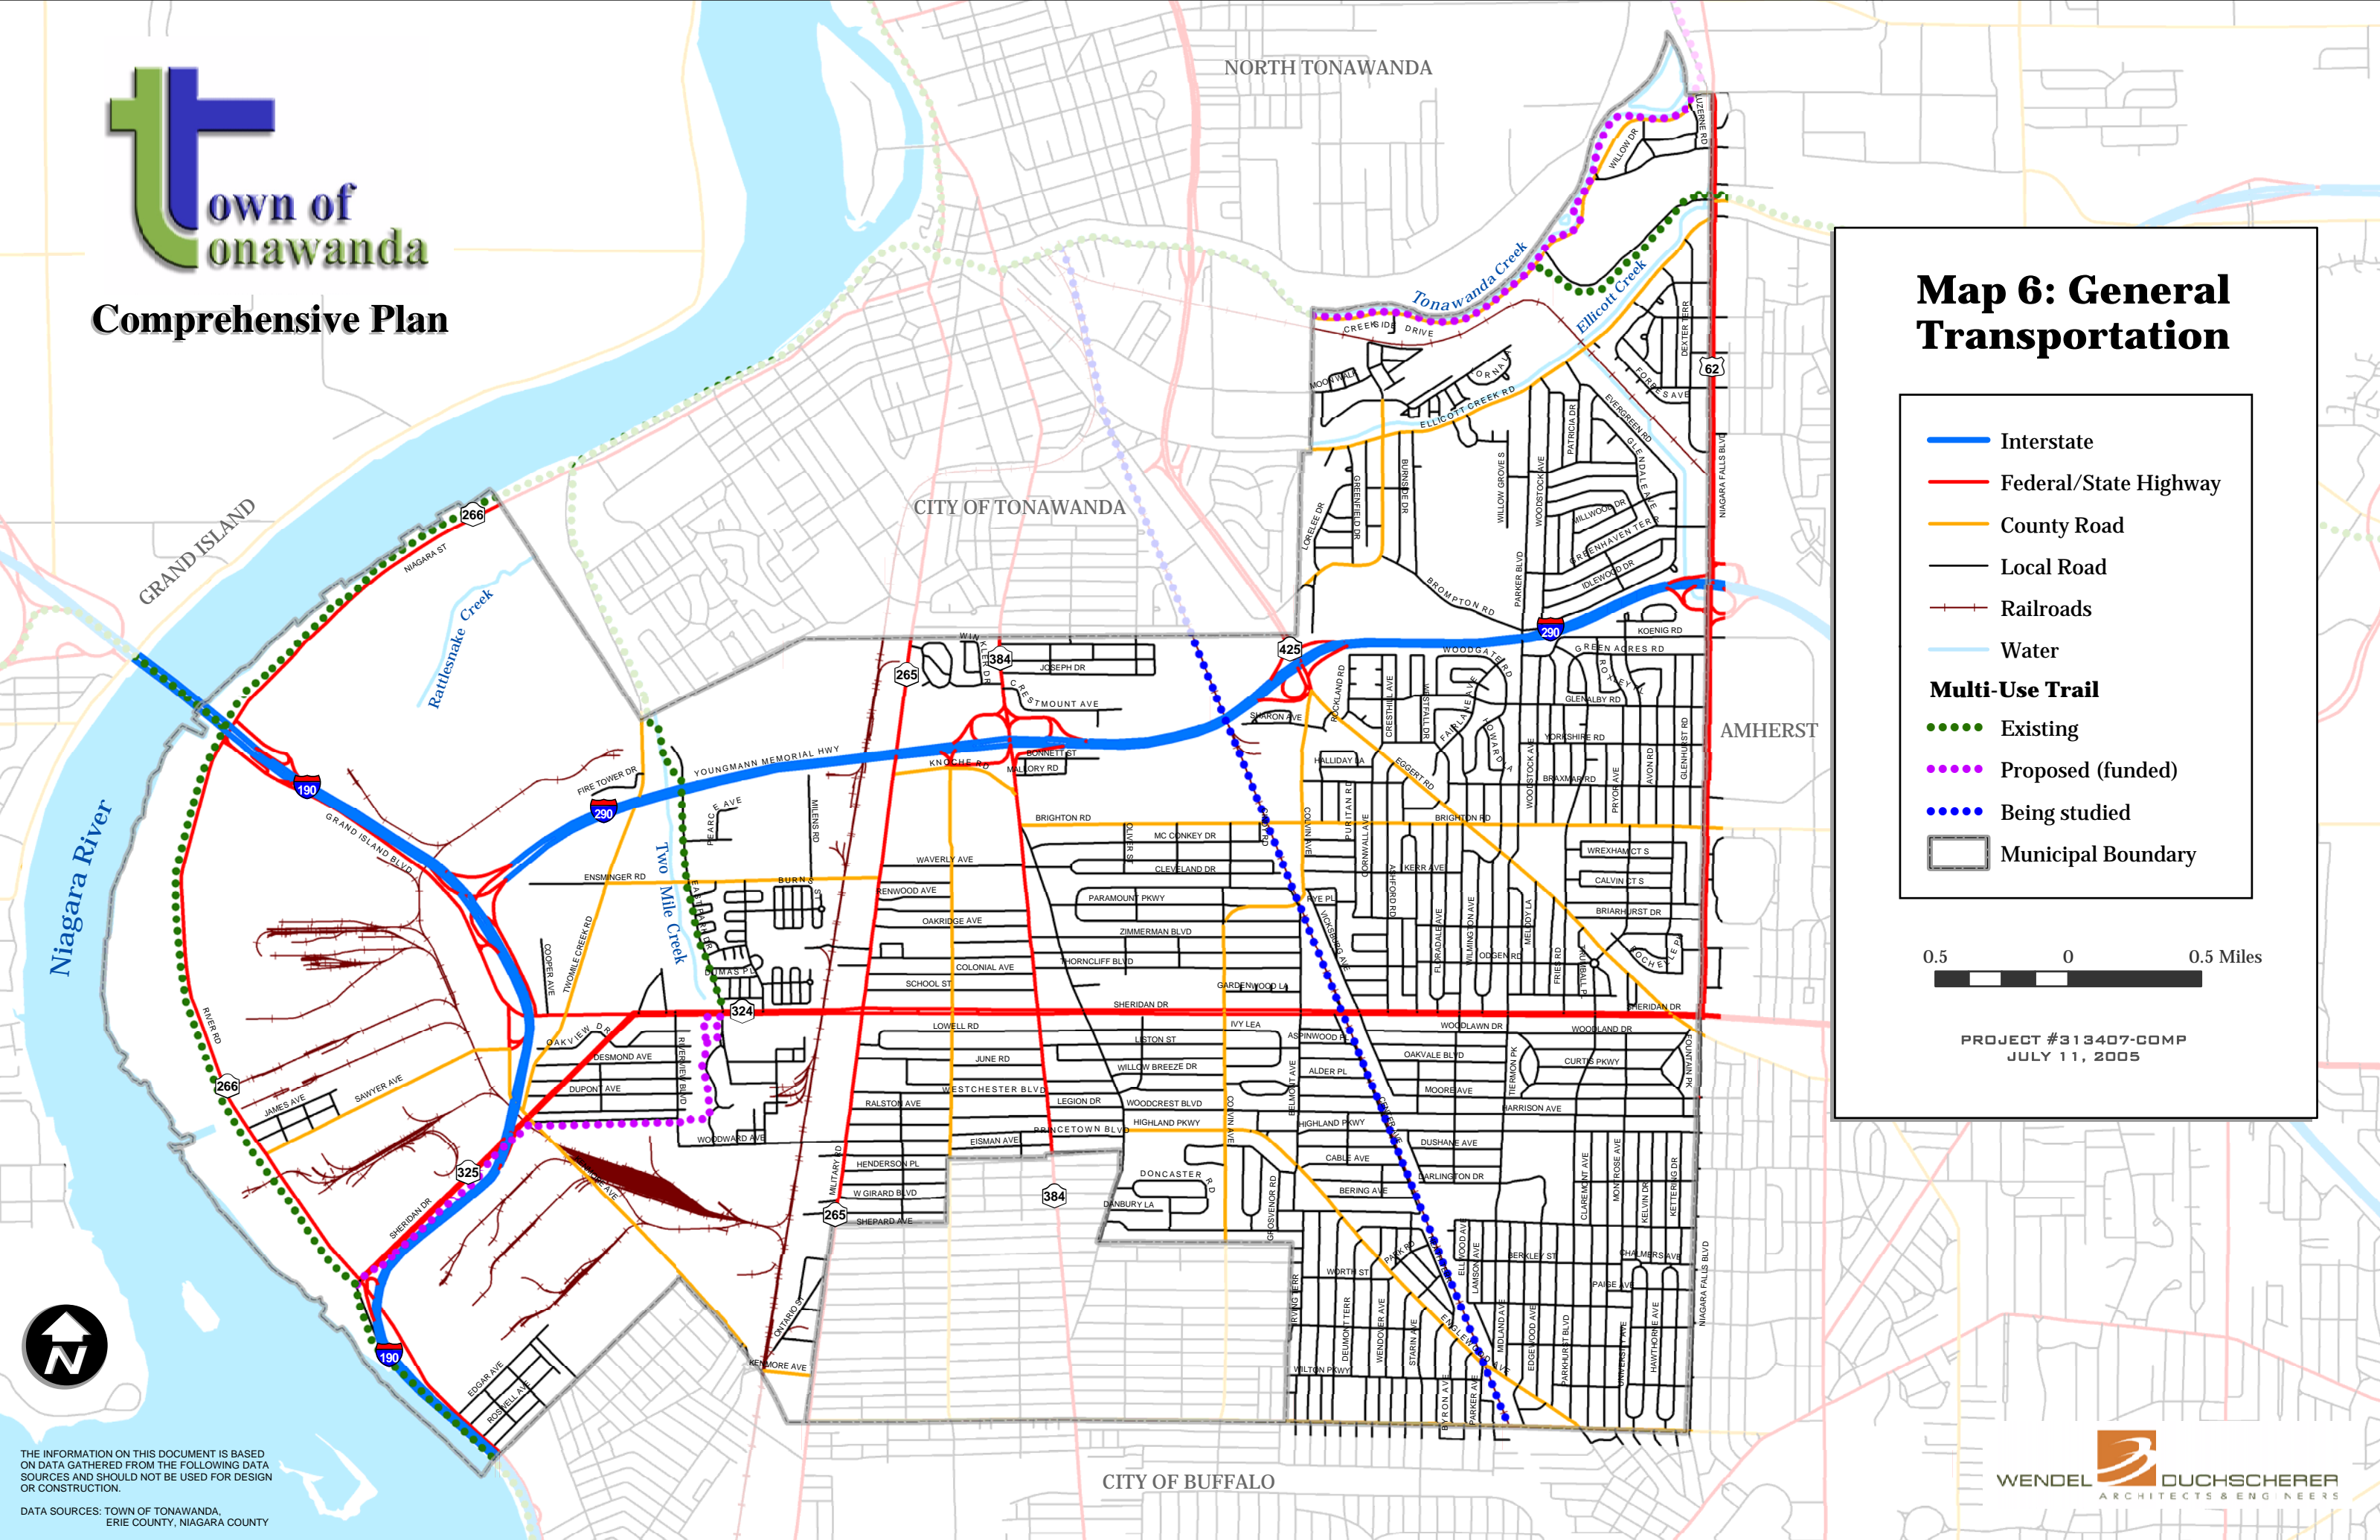

**Town of  
Tonawanda**  
Comprehensive Plan

### Map 6: General Transportation

-  Interstate
-  Federal/State Highway
-  County Road
-  Local Road
-  Railroads
-  Water
- Multi-Use Trail**
-  Existing
-  Proposed (funded)
-  Being studied
-  Municipal Boundary

PROJECT #313407-COMP  
JULY 11, 2005

THE INFORMATION ON THIS DOCUMENT IS BASED ON DATA GATHERED FROM THE FOLLOWING DATA SOURCES AND SHOULD NOT BE USED FOR DESIGN OR CONSTRUCTION.

DATA SOURCES: TOWN OF TONAWANDA, ERIE COUNTY, NIAGARA COUNTY